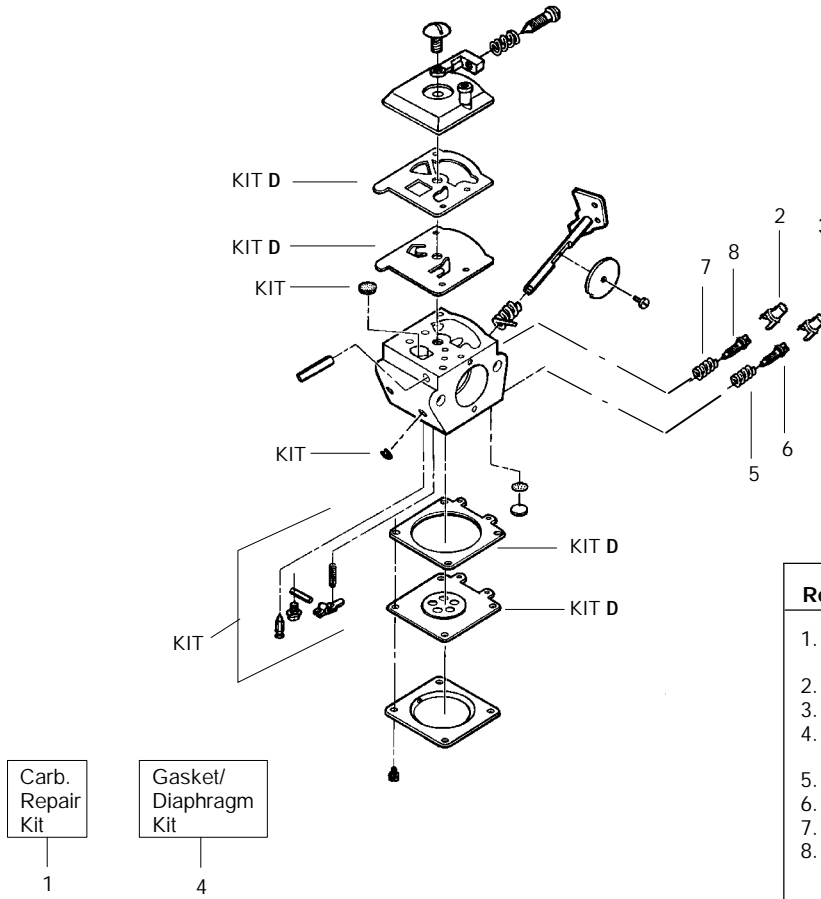

Ref.	Part No.	Description	Ref.	Part No.	Description
1.	530095221	Drive Shaft	15.	538248206	Cutting Head Ass'y. (Incl. 16- -19)
2.	530402025	Throttle Hsg. (Right)	16.	530053246	Hub Ass'y
3.	530402026	Throttle Hsg. (Left)	17.	530053241	Spring- -Return
4.	530042093	Spring- -Lever Return	18.	530401957	Retainer- -Spool
5.	530047307	Throttle Leadwire Ass'y.	19.	538248286	Spool w/Line
6.	530094673	Assist Handle	20.	530402028	Throttle Lock
7.	530015820	Bolt- -Handle/Shield	21.	530069572	Switch Kit
8.	530094847	Clamp- -Handle	22.	530015886	Screw
9.	530402027	Throttle Lever	23.	530094543	Dust Cup
10.	530016118	Wingnut- -Handle/Shield			
11.	530095768	Drive Shaft Hsg. Ass'y			
12.	530052286	Line Limiter			
13.	530015814	Screw- -Line Limiter			
14.	530069666	Shield Kit Ass'y. (Incl. 12 & 13)			
				Not Shown	
				--	Operator Manual
				530088512	Scan
				530088511	Euro

□ = NEW PART NUMBER FOR THIS IPL

K = REFER TO THE SERVICE REFERENCE INDICATED FOR MORE INFORMATION. (LOCATED AT END OF IPL)

PARTS LIST NO. 530087916		MCCULLOCH PARTS LIST	MODEL(S) TRIMMAC 241
DATE 9/27/99	NEW		PAGE NO. 2
Note: Illustration may differ from actual model due to design changes			

Ref.	Part No.	Description
1.	530069829	Carburetor Repair Kit (KIT= Indicates Contents)
2.	530038318	Limiter Cap (High-Red)
3.	530038317	Limiter Cap (Low-Blue)
4.	530069844	Gasket/Diaphragm Kit (D=Indicates Contents)
5.	530035293	Needle Spring-Low Speed
6.	530035433	Needle-Low Speed
7.	530035295	Needle Spring-High Speed
8.	530035388	Needle-High Speed