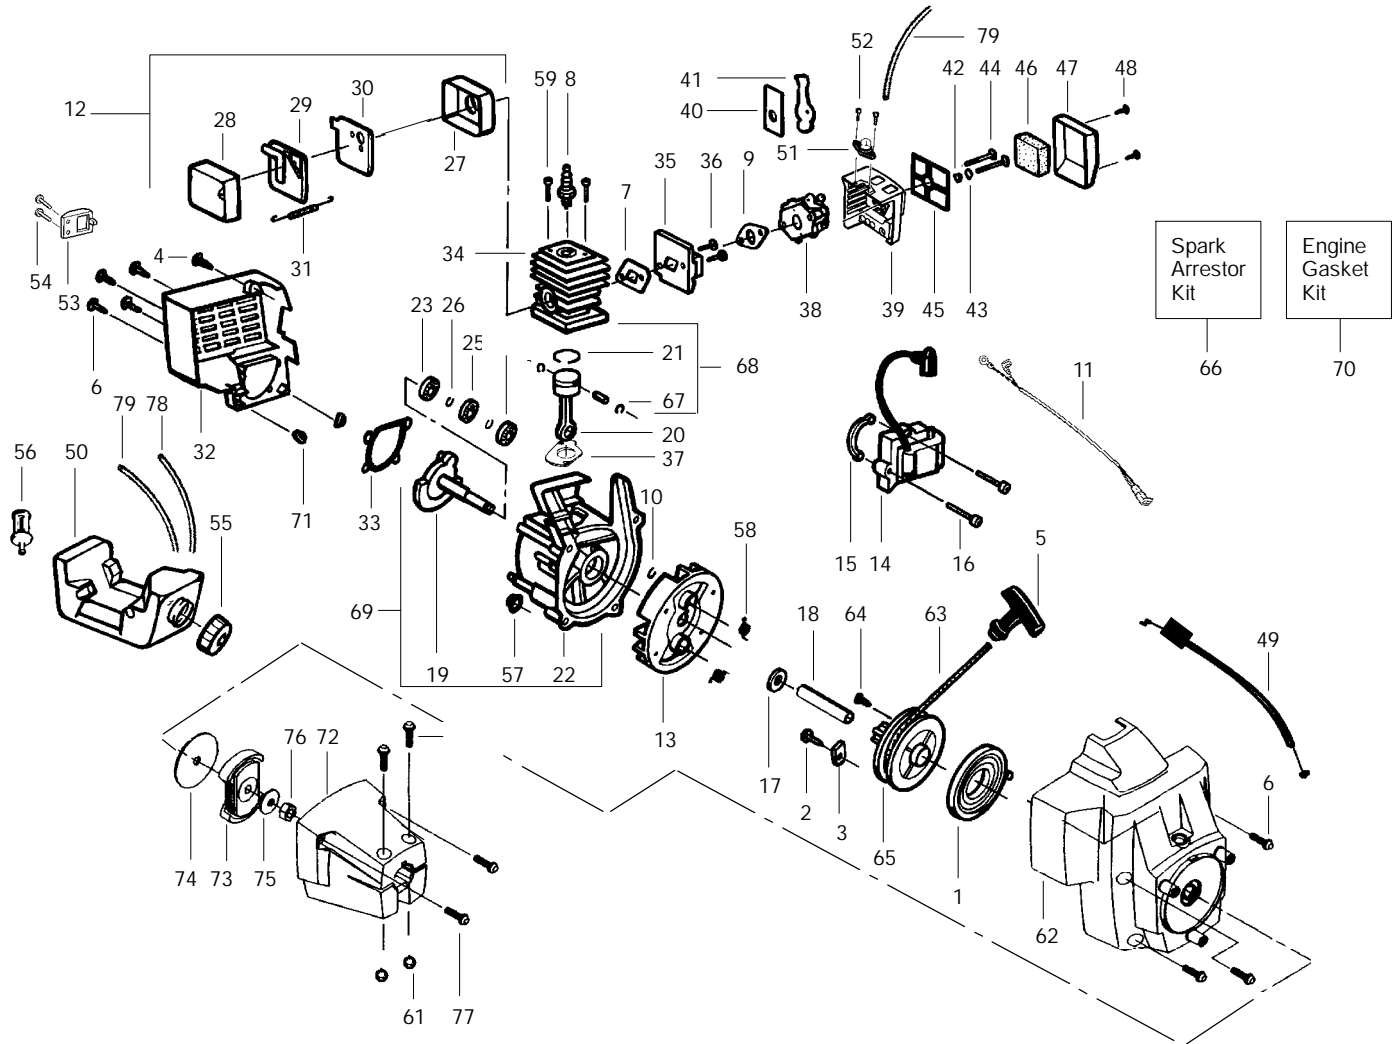

Ref.	Part No.	Description	Ref.	Part No.	Description
1.	530095221	Drive Shaft	15.	538248206	Cutting Head Ass'y. (Incl. 16- -19)
2.	530402025	Throttle Hsg. (Right)	16.	530053246	Hub Ass'y
3.	530402026	Throttle Hsg. (Left)	17.	530053241	Spring- -Return
4.	530042093	Spring- -Lever Return	18.	530401957	Retainer- -Spool
5.	530047307	Throttle Leadwire Ass'y.	19.	538248286	Spool w/Line
6.	530094673	Assist Handle	20.	530402028	Throttle Lock
7.	530015820	Bolt- -Handle/Shield	21.	530069572	Switch Kit
8.	530094847	Clamp- -Handle	22.	530015886	Screw
9.	530402027	Throttle Lever	23.	530094543	Dust Cup
10.	530016118	Wingnut- -Handle/Shield			
11.	530095768	Drive Shaft Hsg. Ass'y			
12.	530052286	Line Limiter			
13.	530015814	Screw- -Line Limiter			
14.	530069666	Shield Kit Ass'y. (Incl. 12 & 13)			
				Not Shown	
				--	Operator Manual
				530088512	Scan
				530088511	Euro

□ = NEW PART NUMBER FOR THIS IPL

K = REFER TO THE SERVICE REFERENCE INDICATED FOR MORE INFORMATION. (LOCATED AT END OF IPL)

PARTS LIST NO. 530087916		MCCULLOCH PARTS LIST	MODEL(S) TRIMMAC 241
DATE 9/27/99	NEW		PAGE NO. 2
Note: Illustration may differ from actual model due to design changes			

PARTS LIST NO. 530087916		MCCULLOCH PARTS LIST	MODEL(S) TRIMMAC 241
DATE 9/27/99	NEW		PAGE NO. 3
Note: Illustration may differ from actual model due to design changes			

**Carburetor Assembly No. 530069998**

Ref.	Part No.	Description
1.	530069829	Carburetor Repair Kit (KIT= Indicates Contents)
2.	530038318	Limiter Cap (High-Red)
3.	530038317	Limiter Cap (Low-Blue)
4.	530069844	Gasket/Diaphragm Kit (D=Indicates Contents)
5.	530035293	Needle Spring-Low Speed
6.	530035433	Needle-Low Speed
7.	530035295	Needle Spring-High Speed
8.	530035388	Needle-High Speed